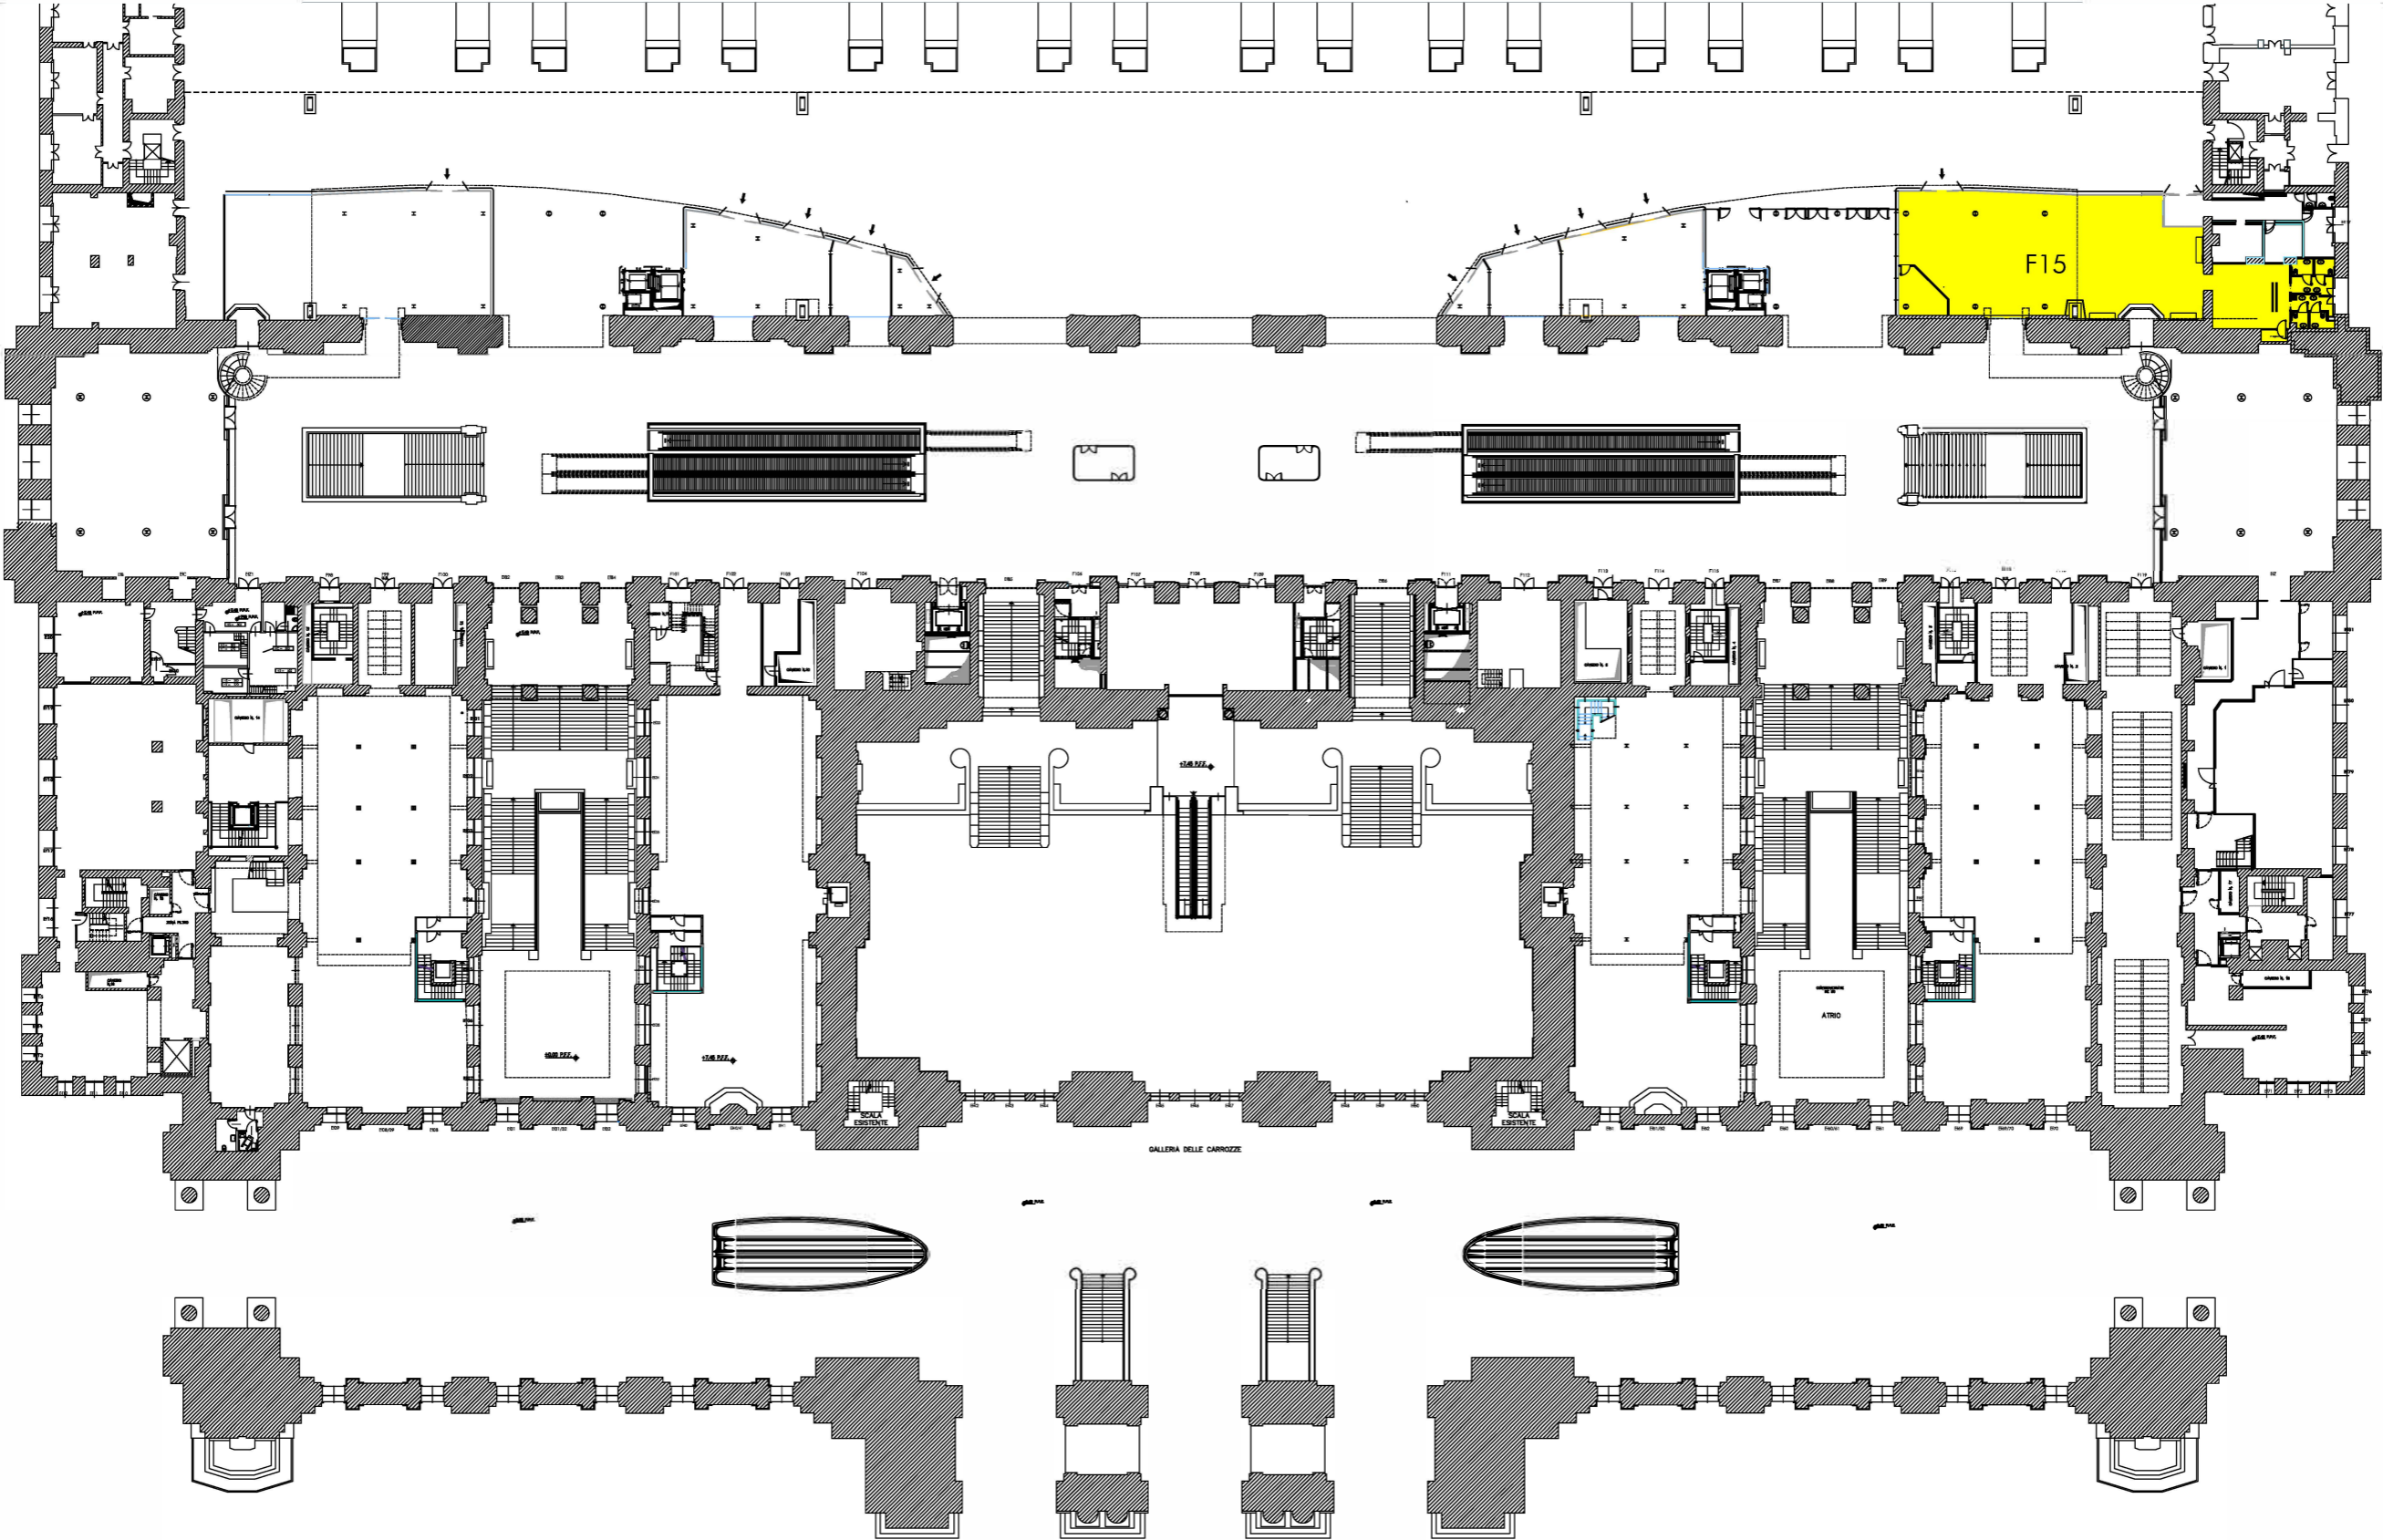

MILANO CENTRALE STATION

LEGENDA

 LOUNGES LEASED TO RAILWAY COMPANIES

RAIL LEVEL

MILANO CENTRALE STATION

LEGENDA

 LOUNGES LEASED TO RAILWAY COMPANIES

MEZZANINE FLOOR ON THE UPPER LEVEL

MILANO CENTRALE STATION

LEGENDA

 LOUNGES LEASED TO RAILWAY COMPANIES

RAIL LEVEL