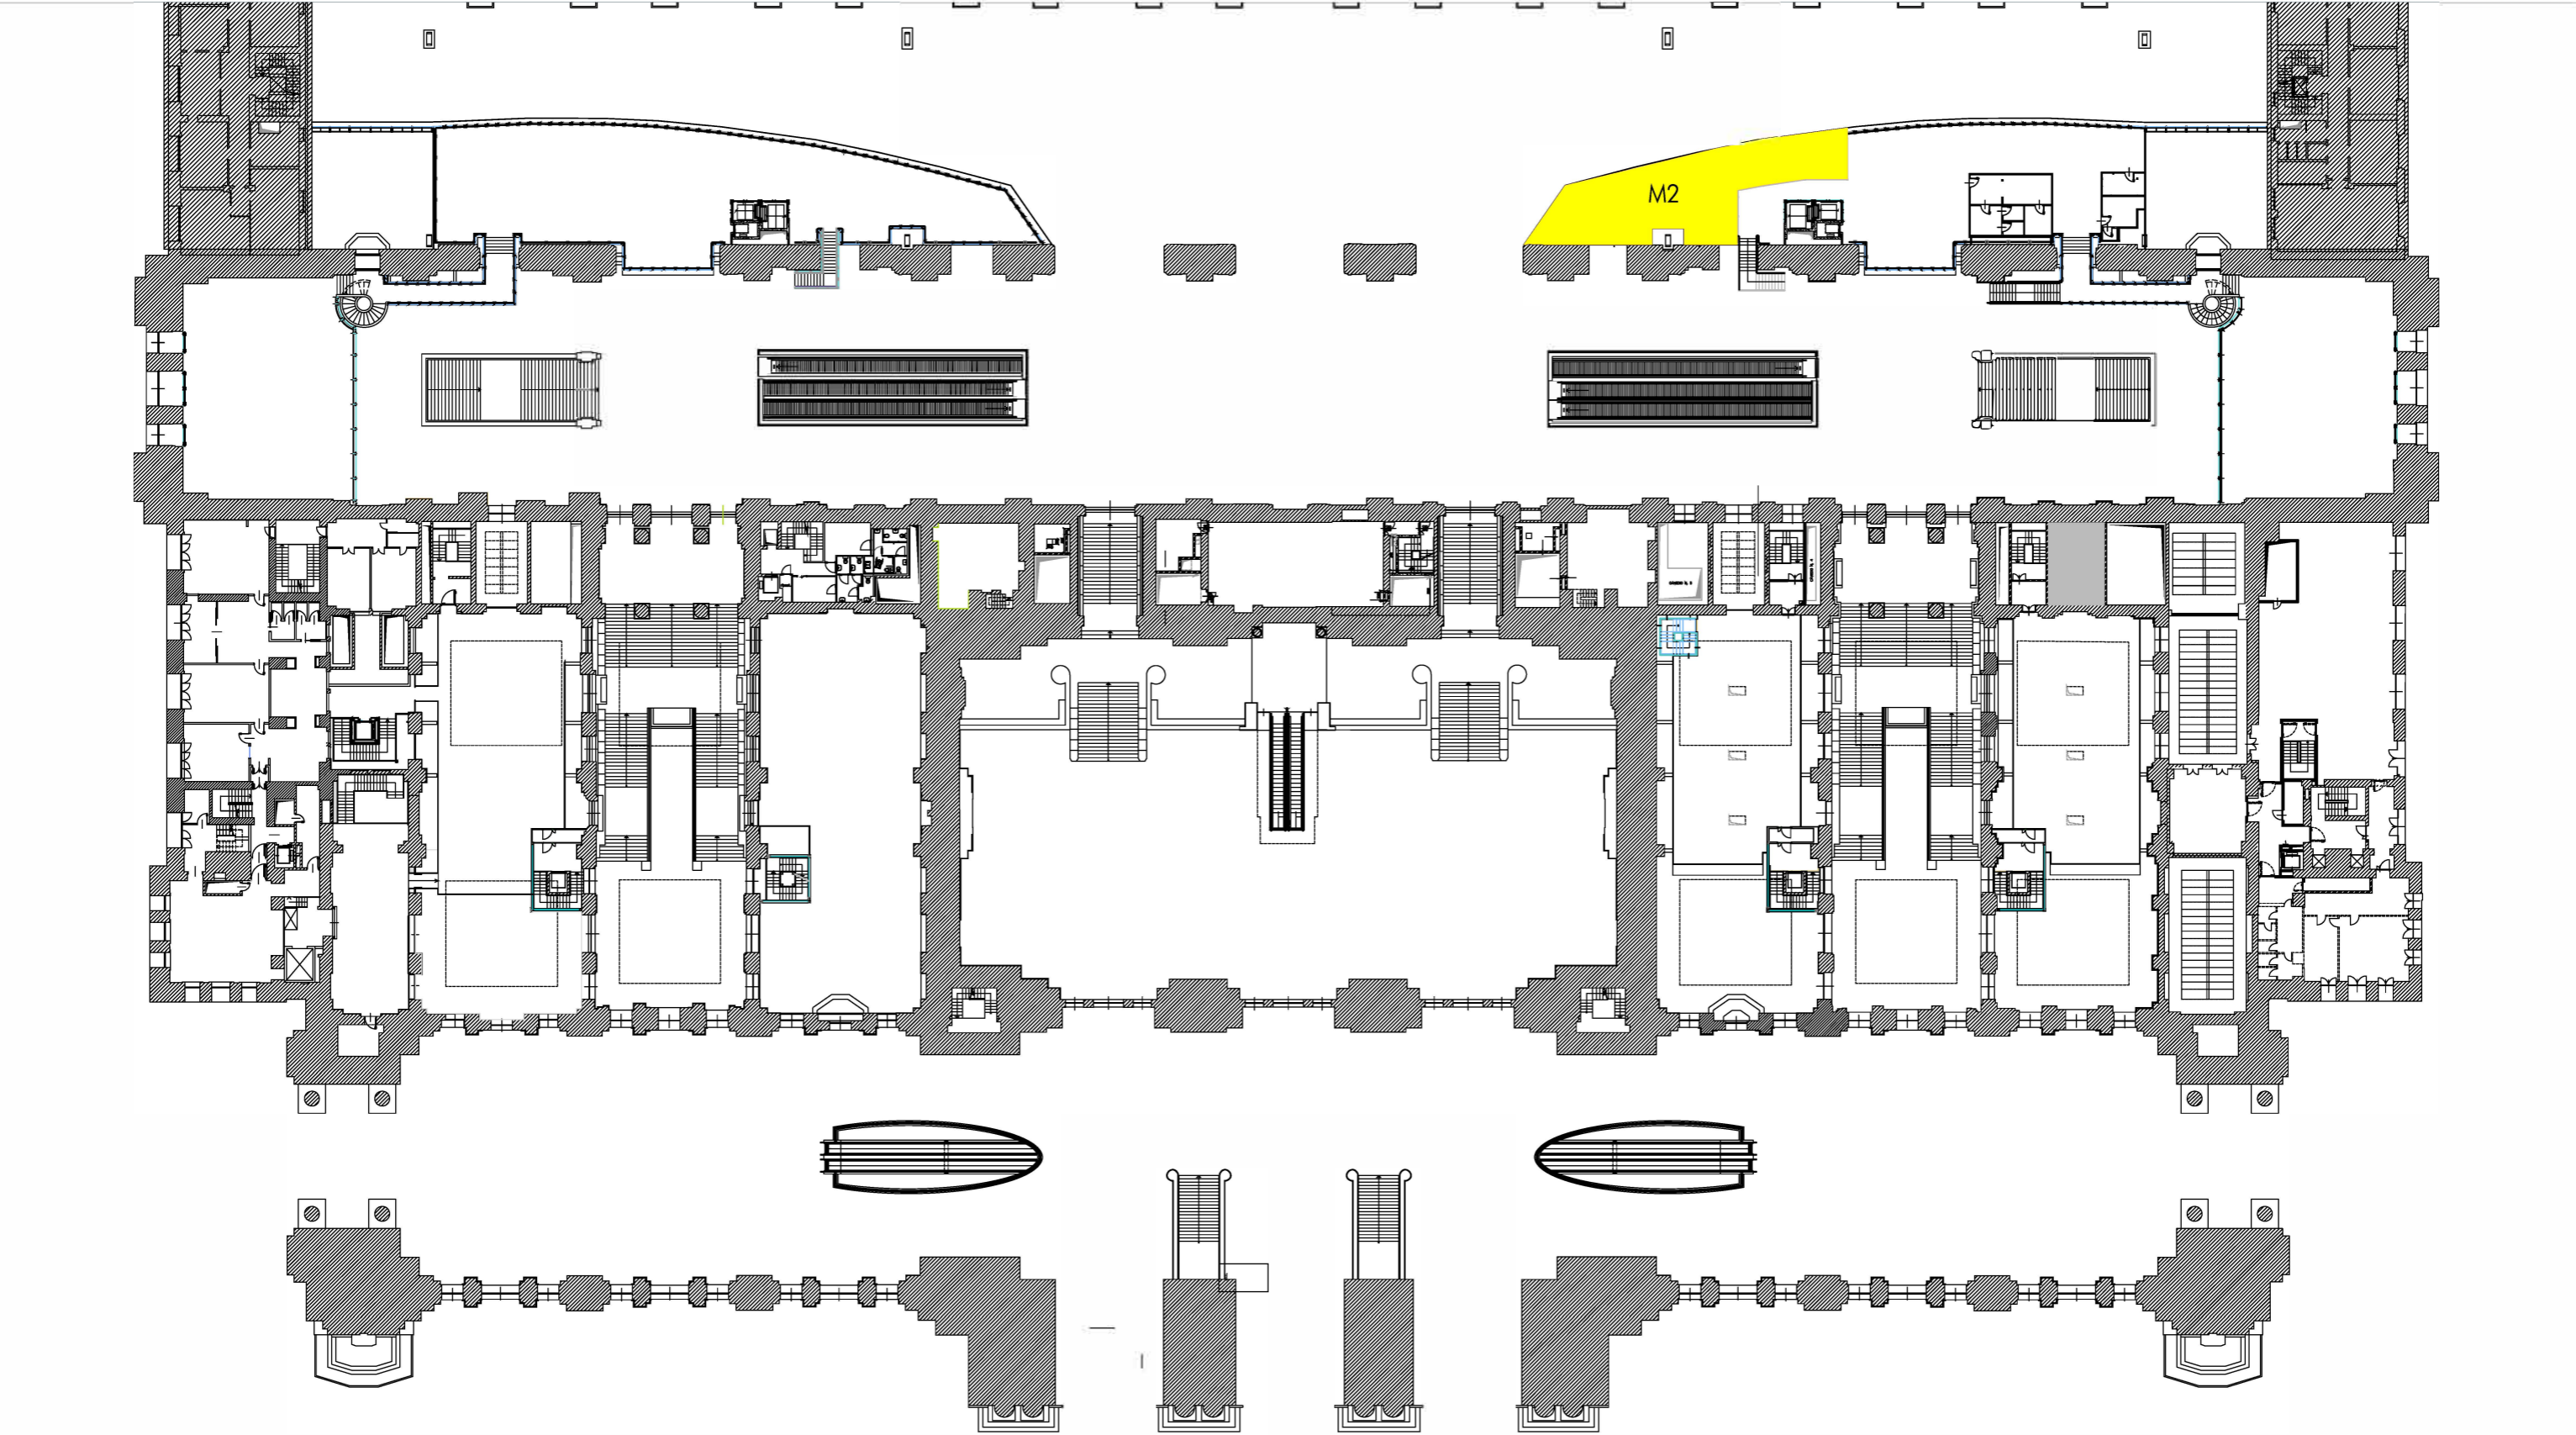

MILANO CENTRALE STATION

LEGENDA

 LOUNGES LEASED TO RAILWAY COMPANIES

RAIL LEVEL

MILANO CENTRALE STATION

LEGENDA

 LOUNGES LEASED TO RAILWAY COMPANIES

MEZZANINE FLOOR ON THE UPPER LEVEL

MILANO CENTRALE STATION

LEGENDA

 LOUNGES LEASED TO RAILWAY COMPANIES

RAIL LEVEL