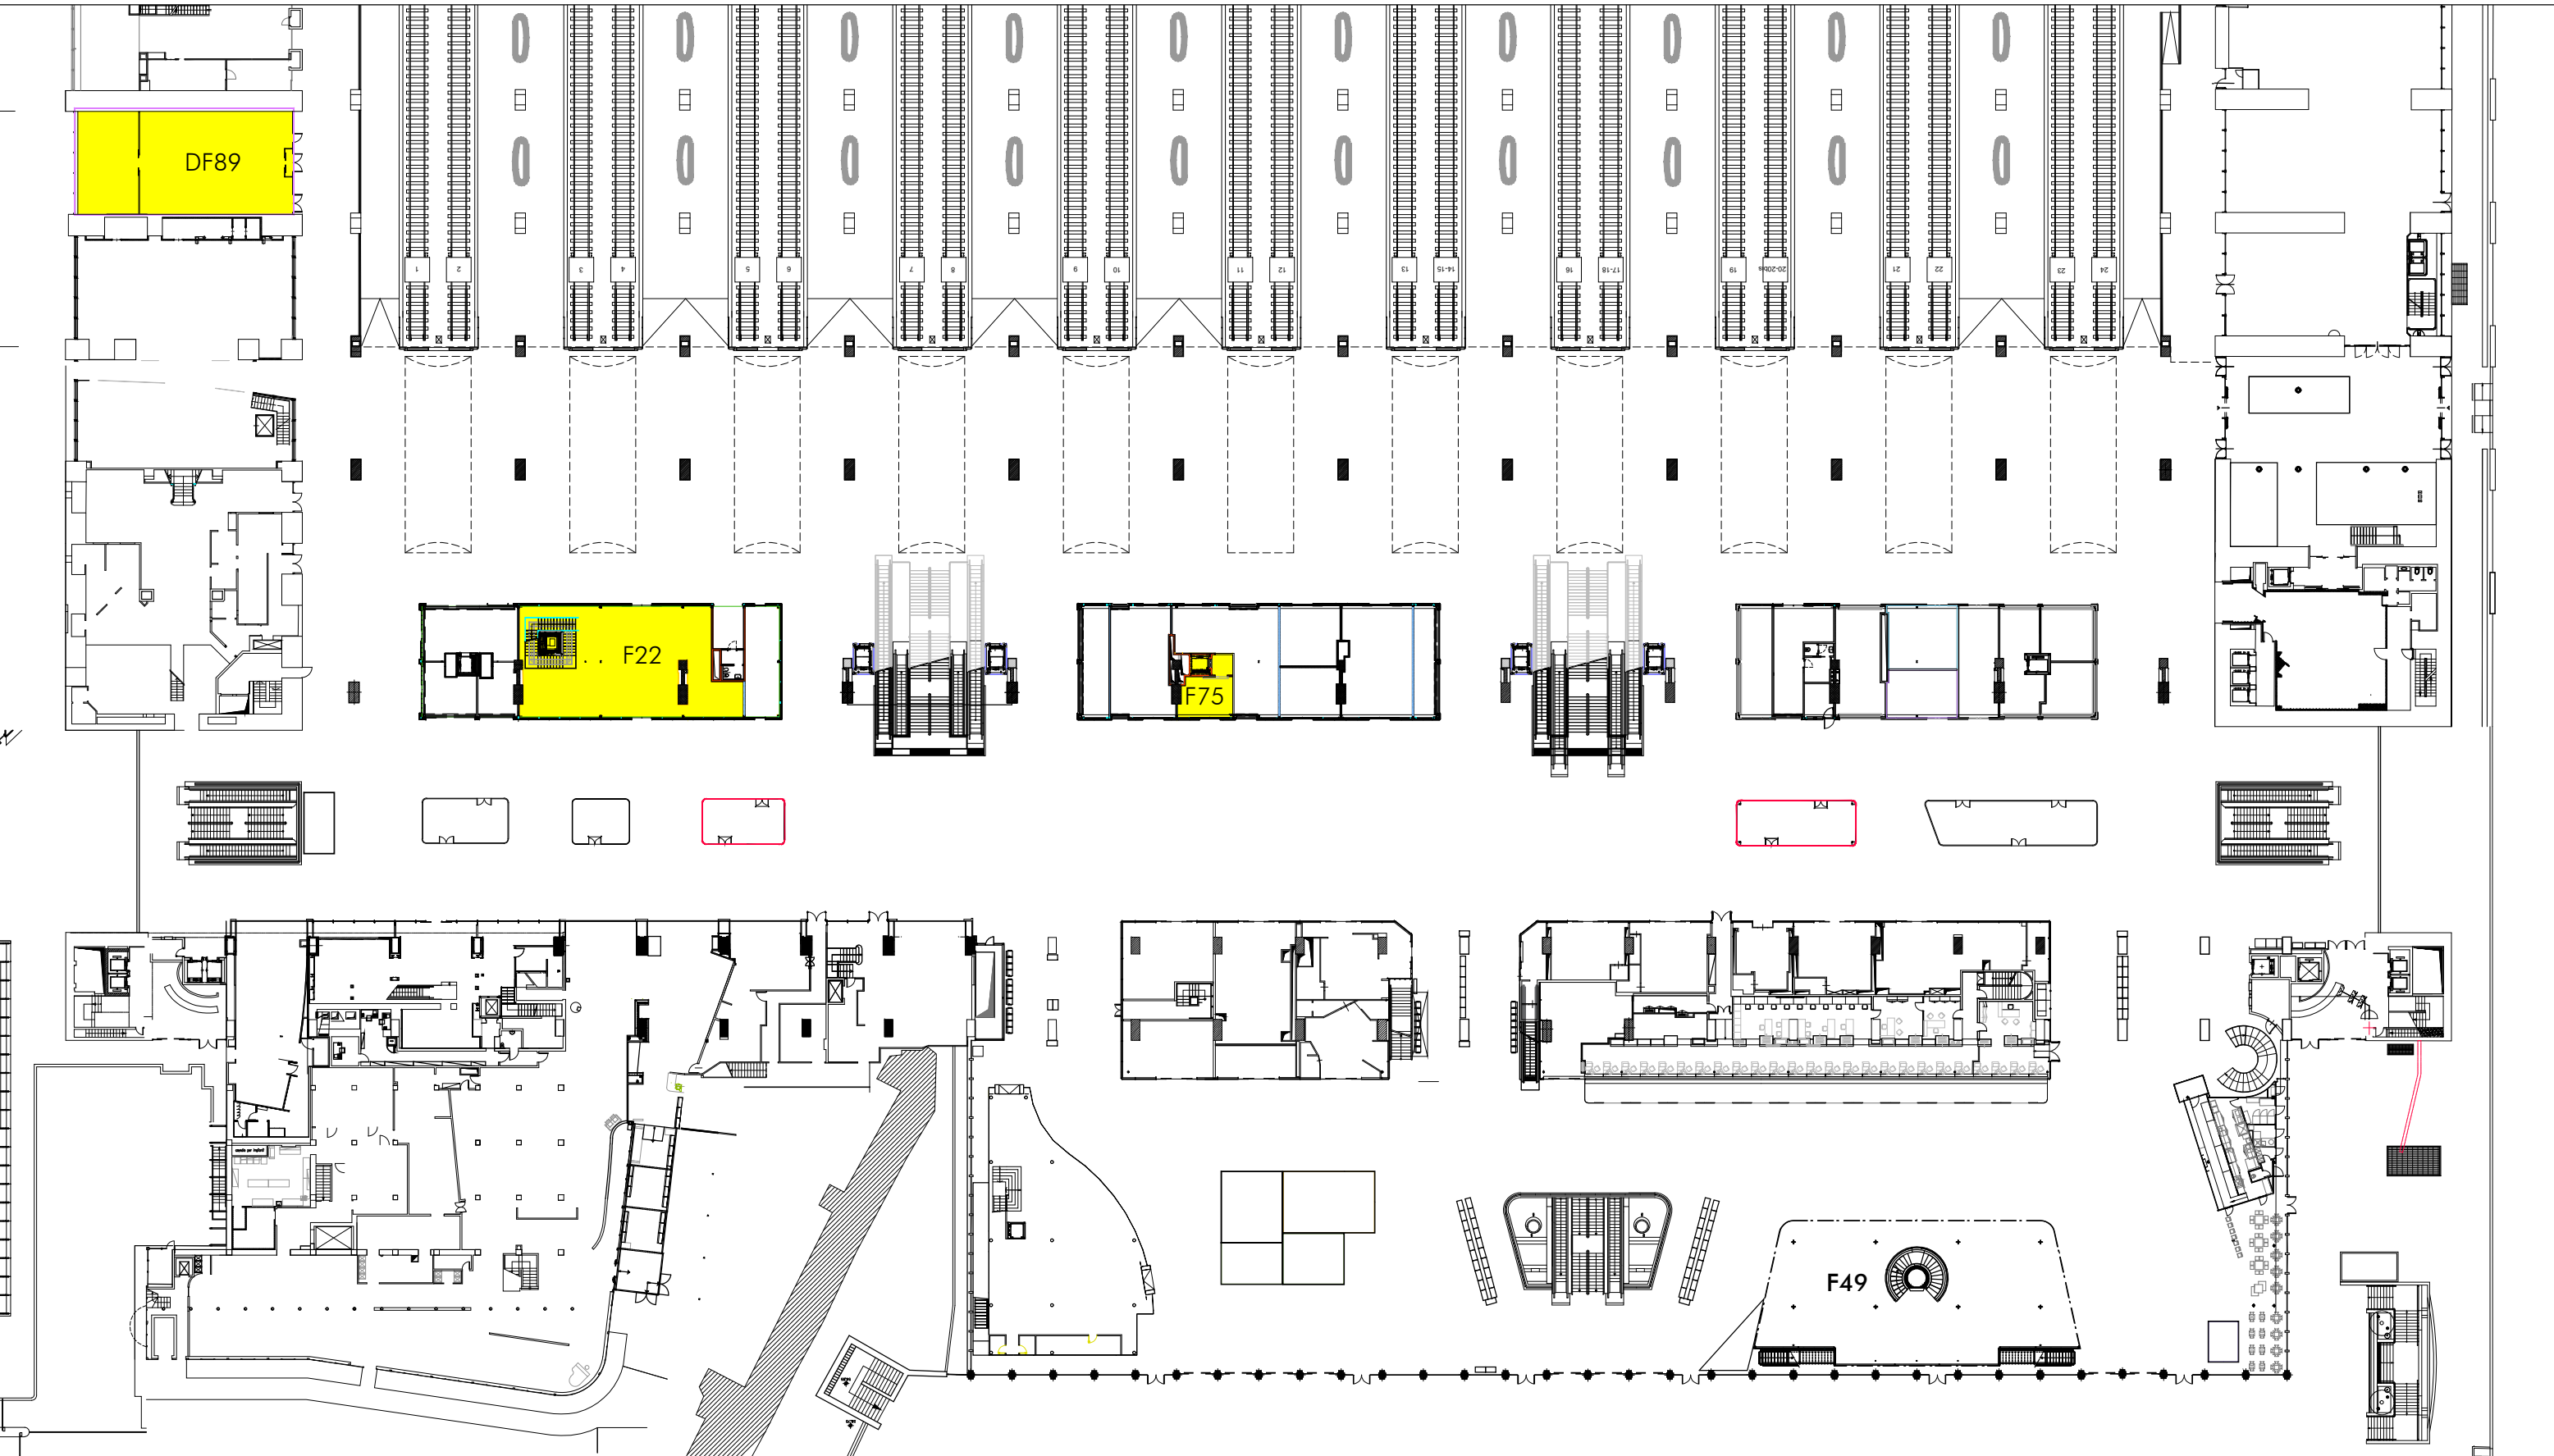

ROMA TERMINI STATION

LEGENDA

 LOUNGES LEASED TO RAILWAY COMPANIES

GROUND FLOOR

ROMA TERMINI STATION

LEGENDA

LOUNGES LEASED TO RAILWAY COMPANIES

MEZZANINE FLOOR ON THE UPPER LEVEL