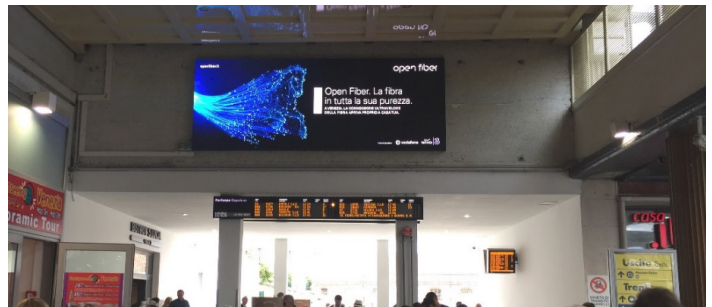

MAXILED VENEZIA SANTA LUCIA

TECHNICAL SPECIFICS

1 MAXILED

1024 x 384 Pixel

1 MAXILED

1024 x 512 Pixel

TECHNICAL SPECIFICS X VIDEO FILE:

CODEC VIDEO: H264