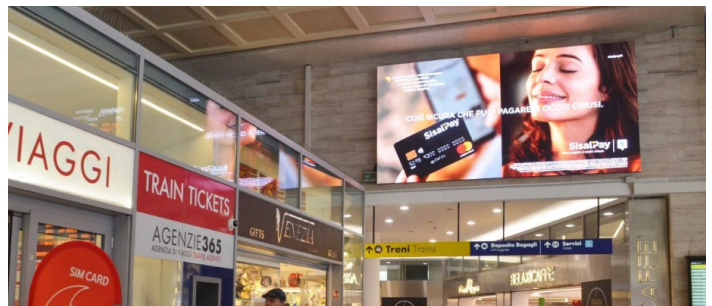

MAXILED VENEZIA SANTA LUCIA

TECHNICAL SPECIFICS

1 MAXILED

1024 x 384 Pixel

1 MAXILED

1024 x 512 Pixel

TECHNICAL SPECIFICS X VIDEO FILE:

CODEC VIDEO: H264