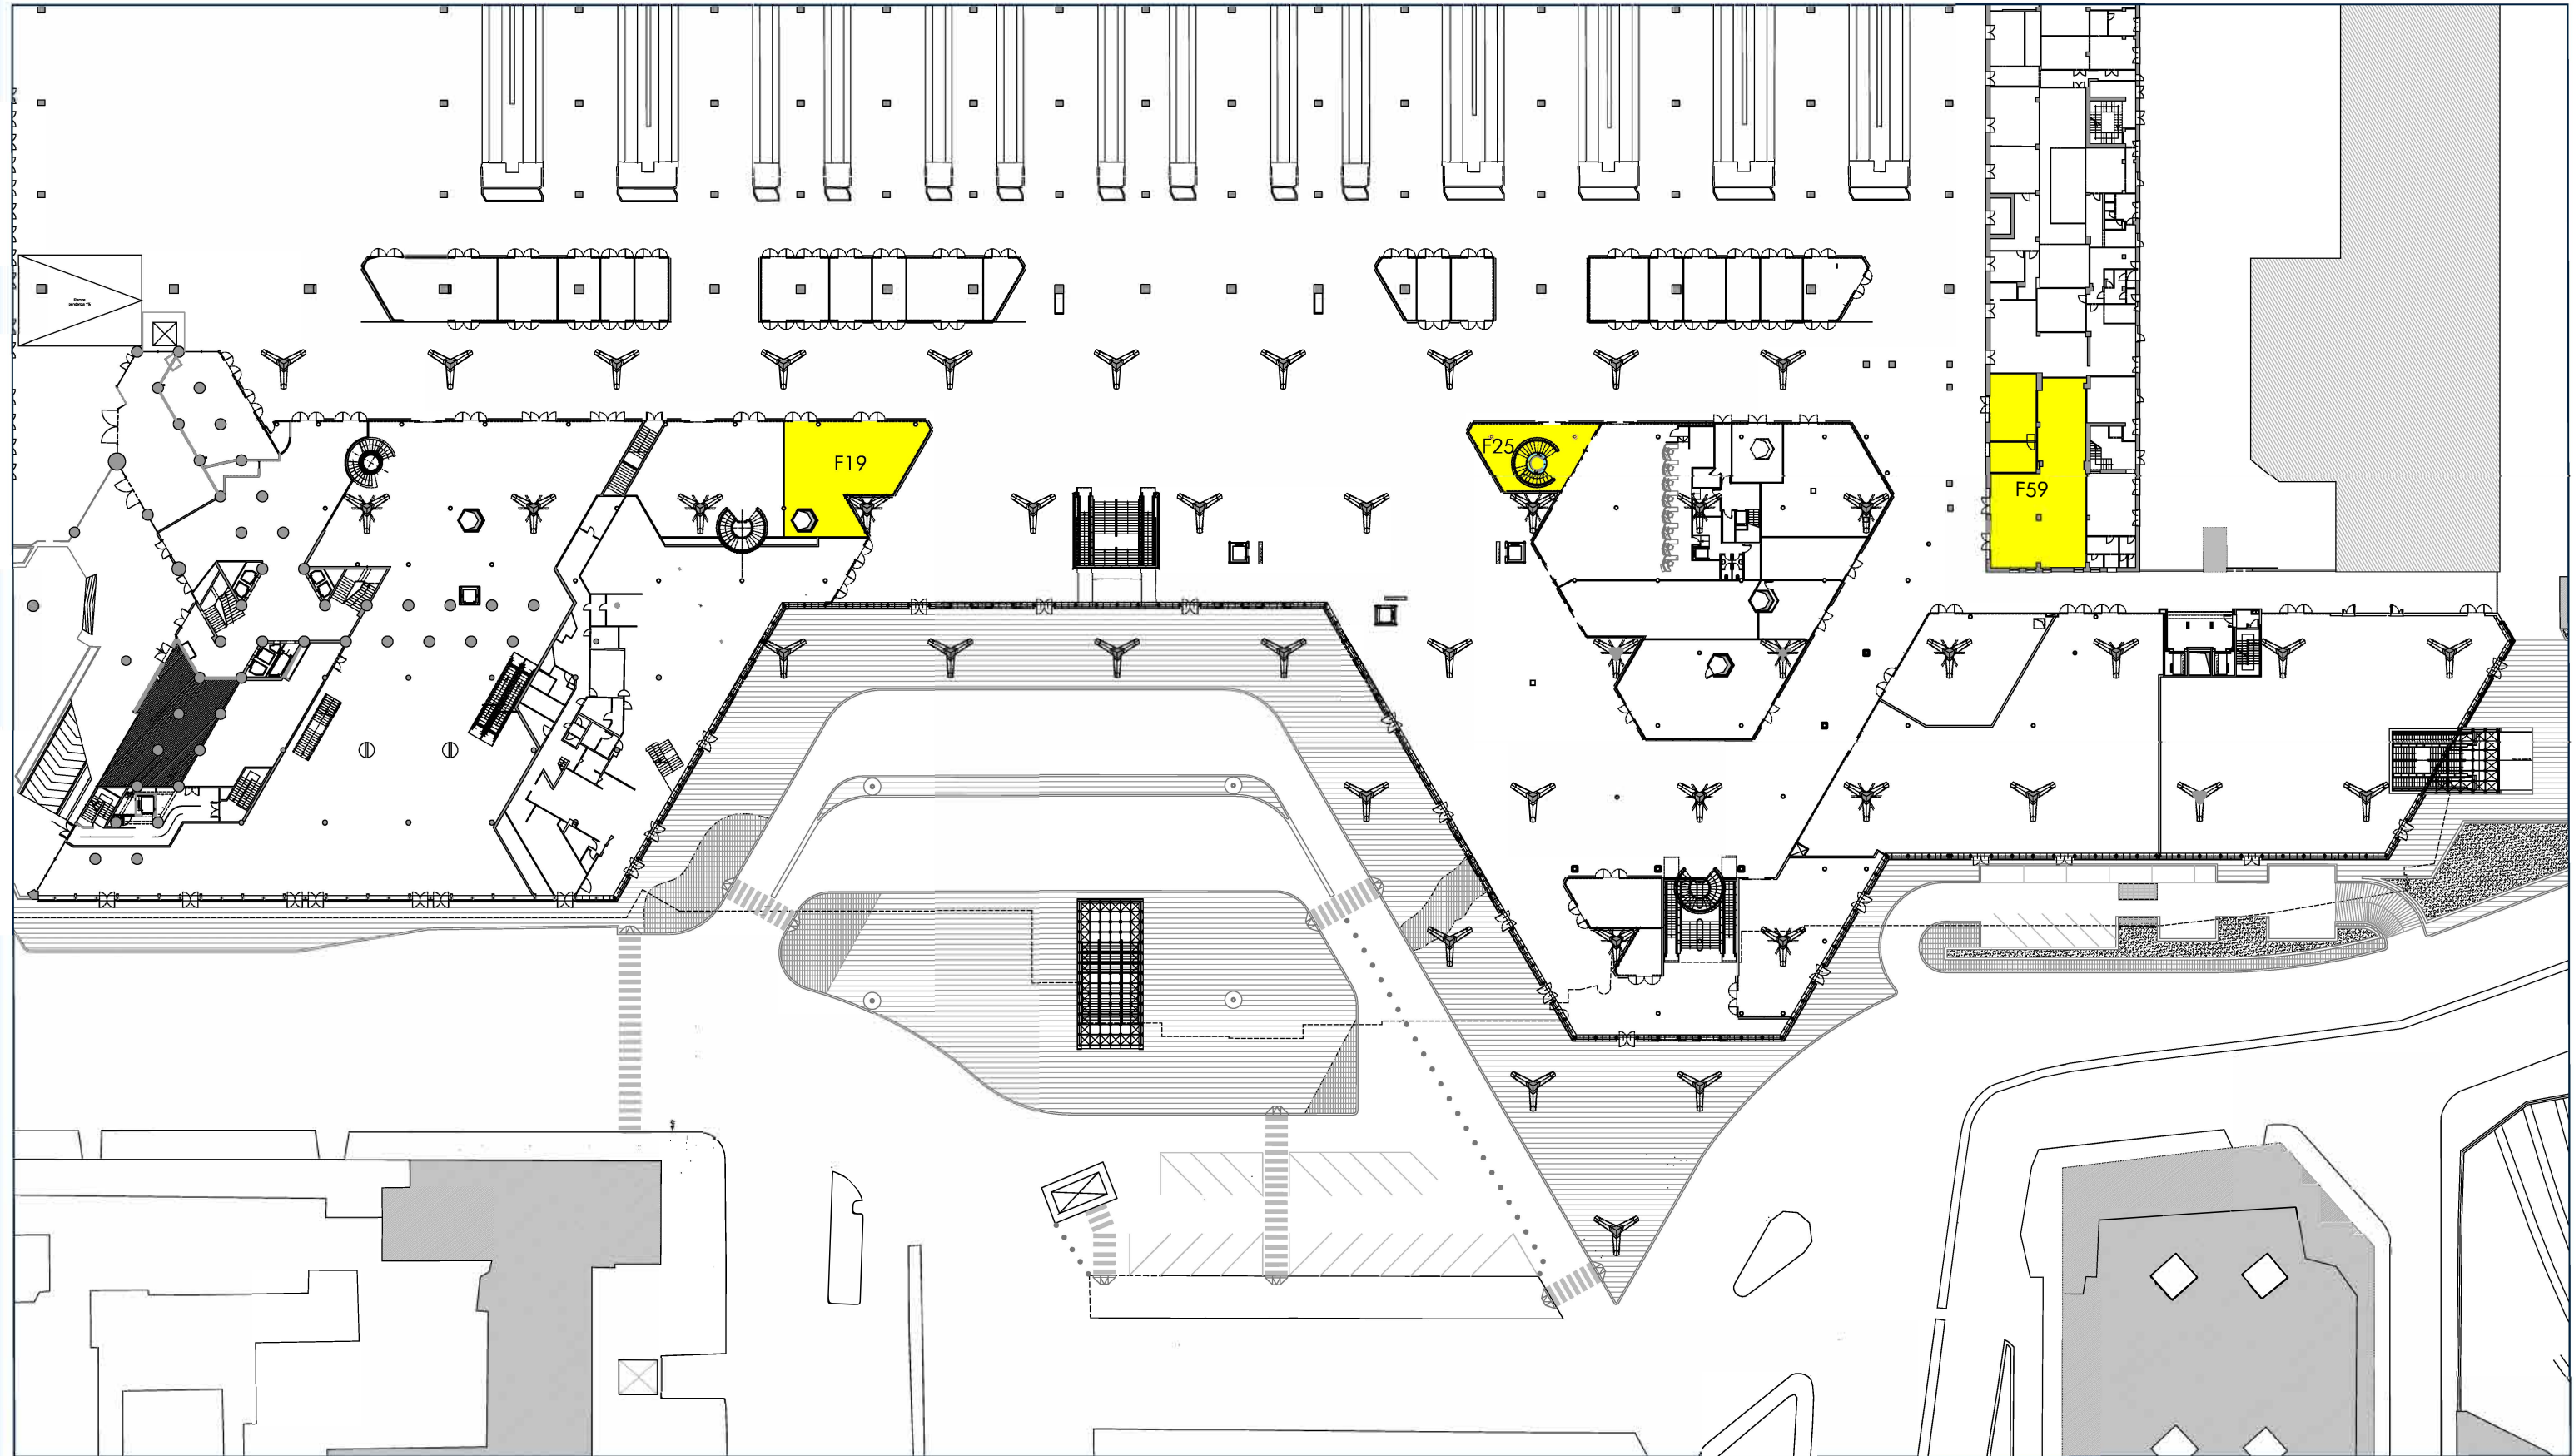

NAPOLI CENTRALE STATION

LEGENDA

LOUNGES LEASED TO RAILWAY COMPANIES

GROUND FLOOR

NAPOLI CENTRALE STATION

LEGENDA

LOUNGES LEASED TO RAILWAY COMPANIES

MEZZANINE FLOOR ON THE UPPER LEVEL