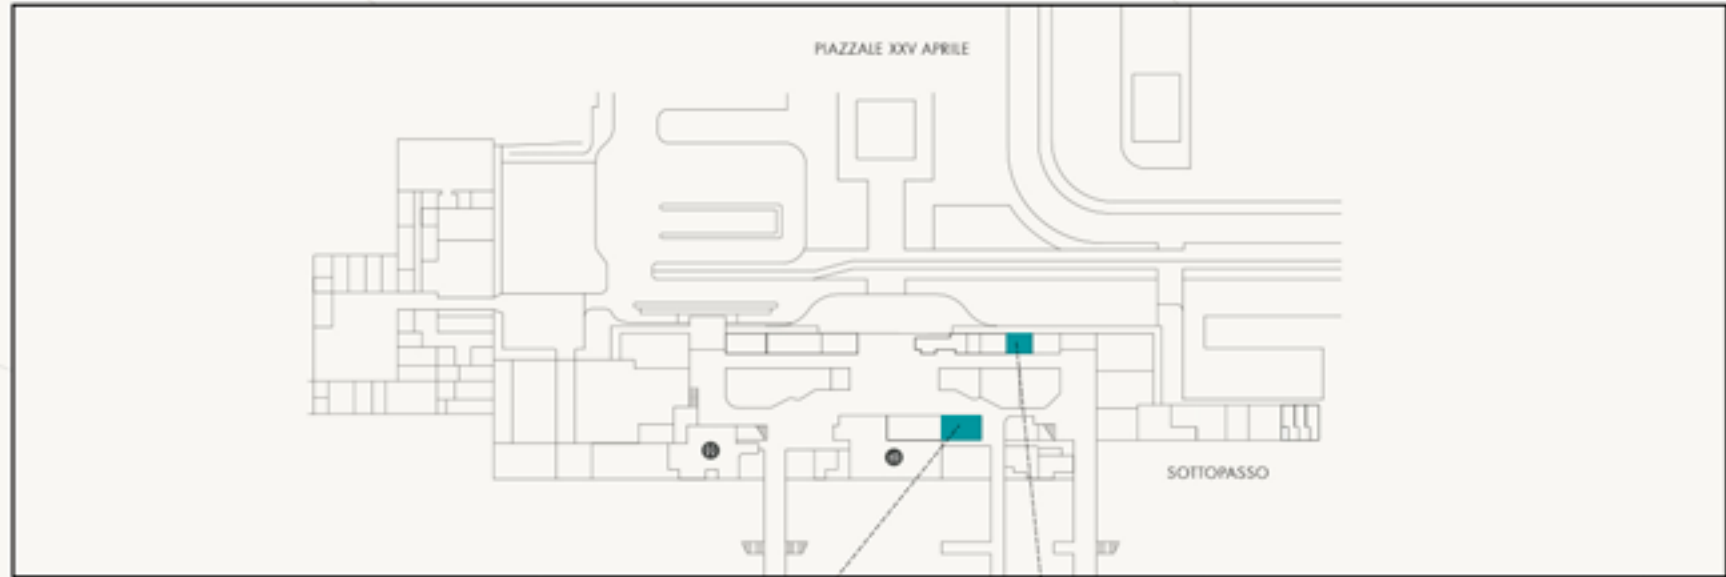

OPPORTUNITIES IN VERONA PORTA NUOVA

GROUND FLOOR

FIRST FLOOR/ PLATFORM
FLOOR

GROUND FLOOR

T31 GLA 69 SMQ

T12 GLA 35 SMQ

APPLY NOW FOR UNIT T31

APPLY NOW FOR UNIT T12