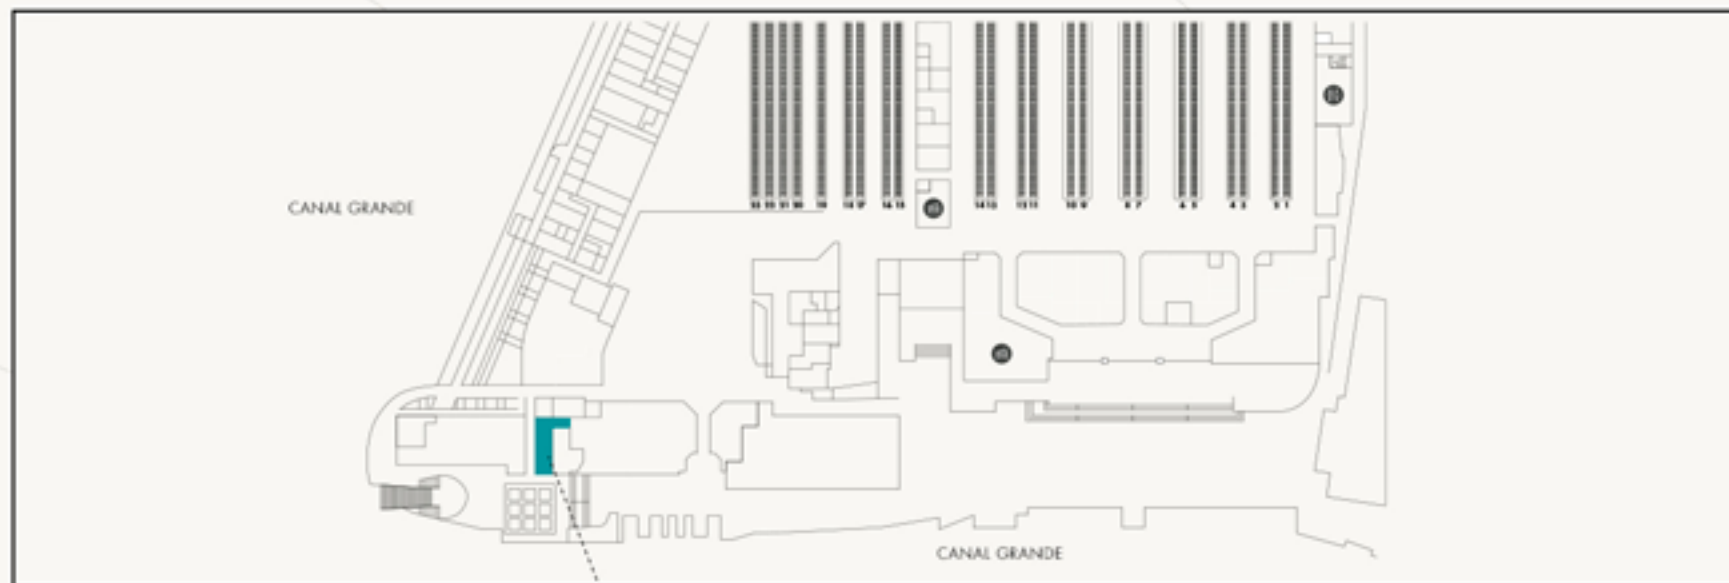

OPPORTUNITIES IN VENEZIA SANTA LUCIA

GROUND FLOOR/PLATFORM FLOOR

GROUND FLOOR/PLATFORM

F42 GLA 112 SMQ

APPLY NOW FOR UNIT F42

VENEZIA
SANTA LUCIA

GRANDI
STAZIONI
RETAIL