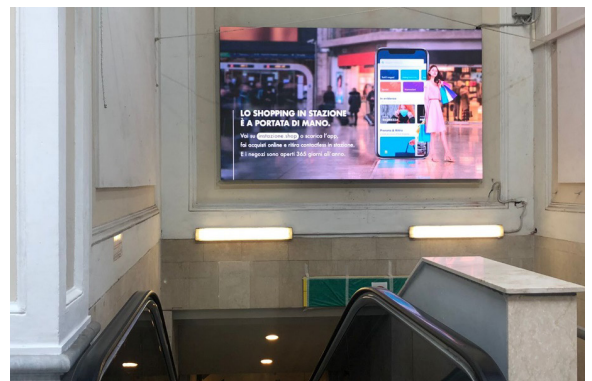

MAXILED GENOVA PRINCIPE

TECHNICAL SPECIFICS

1 MAXILED

1344 x 768 Pixel

TECHNICAL SPECIFICS X VIDEO FILE:

CODEC VIDEO: **H264**

FILE FORMAT: **.MP4**

BITRATE: **MAX 5000 kbps**